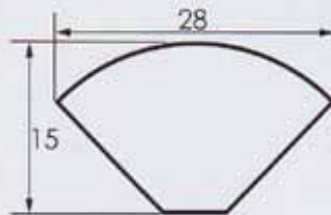

**Reducer Transfer molding**

Reducer: Use in transition from laminate floor to linoleum or other type of hard surface.

**YL楼梯压条**

2400×57×18

**Stair-nose**

Stair-nose: Use at the edge of each step in a staircase.

**YJ压角条 (1/4圆)**

2400×28×15

**Quarter round (1/4 circle)**

Quarter round: Use at base of wall. NOTE: Always fasten quarter round molding to the wall floor.

常 州 泰 格

强化地板辅助料

CHANGZHOU TIGER

YM门压条