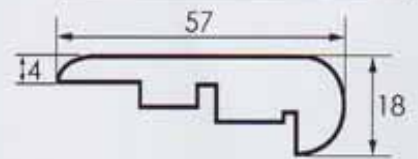

**Reducer Transfer molding**

Reducer: Use in transition from laminate floor to linoleum or other type of hard surface.

**YL楼梯压条**

2400×57×18

**Stair-nose**

Stair-nose: Use at the edge of each step in a staircase.

**YJ压角条 (1/4圆)**

2400×28×15

**Quarter round (1/4 circle)**

Quarter round: Use at base of wall. NOTE: Always fasten quarter round molding to the wall floor.

常 州 泰 格

强化地板辅助料

CHANGZHOU TIGER

YM门压条