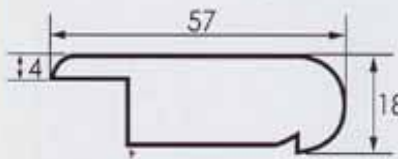

**Reducer Transfer molding**

Reducer: Use in transition from laminate floor to linoleum or other type of hard surface.

**YL楼梯压条**

2400×57×18

**Stair-nose**

Stair-nose: Use at the edge of each step in a staircase.

**YJ压角条 (1/4圆)**

2400×28×15

**Quarter round (1/4 circle)**

Quarter round: Use at base of wall. NOTE: Always fasten quarter round molding to the wall floor.

常 州 泰 格

强化地板辅助料

CHANGZHOU TIGER

YM门压条