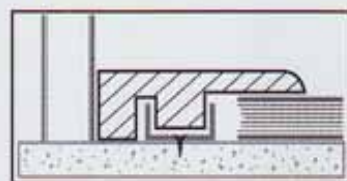

**YJ压角条 (1/4圆)**

2400×28×15

**Quarter round (1/4 circle)**

Quarter round: Use at base of wall. NOTE: Always fasten quarter round molding to the wall floor.

常 州 泰 格

强化地板辅助料

CHANGZHOU TIGER

YM门压条

2400×46×10

T-molding

T-molding: Use in doorways, between rooms are adjacent floors, and expansion joints.

YS伸缩缝收边条

2400×36×12

End-cap

End molding: Use for transition from laminate panel floor to another type of flooring. Be used for the thickness 8mm-12mm.

TB踢角板

2400×96×12

Skirting

Wall-base: Borders the floor at the base of the wall to give your room a finished look. For better look, use Quarter Round with your Wall-base.

为您的生活

锦

上

添