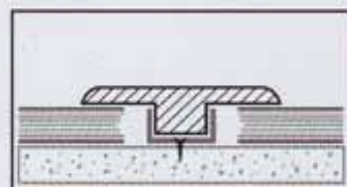

**Reducer Transfer molding**

Reducer: Use in transition from laminate floor to linoleum or other type of hard surface.

**YL楼梯压条**

2400×57×18

**Stair-nose**

Stair-nose: Use at the edge of each step in a staircase.

**YJ压角条 (1/4圆)**

2400×28×15

**Quarter round (1/4 circle)**

Quarter round: Use at base of wall. NOTE: Always fasten quarter round molding to the wall floor.

常 州 泰 格

强化地板辅助料

CHANGZHOU TIGER

YM门压条

2400×46×10

T-molding

T-molding: Use in doorways, between rooms are adjacent floors, and expansion joints.

YS伸缩缝收边条

2400×36×12

End-cap

End molding: Use for transition from laminate panel floor to another type of flooring. Be used for the thickness 8mm-12mm.