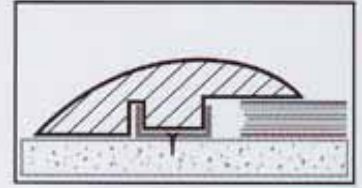

CHANGZHOU

**TIGER FLOORING CO., LTD.**

常州泰格地板有限公司

ACCESSORIES

OF LAMINATED FLOOR BOARD

强化地板辅助料

**YG高低压条**

2400×47×13

**Reducer Transfer molding**

Reducer: Use in transition from laminate floor to linoleum or other type of hard surface.

**YL楼梯压条**

2400×57×18

**Stair-nose**

Stair-nose: Use at the edge of each step in a staircase.

**YJ压角条 (1/4圆)**

2400×28×15

**Quarter round (1/4 circle)**

Quarter round: Use at base of wall. NOTE: Always fasten quarter round molding to the wall floor.

常 州 泰 格

强化地板辅助料

CHANGZHOU TIGER

YM门压条