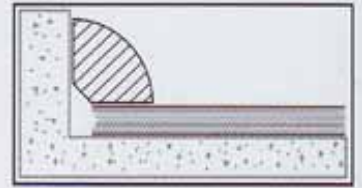

**Reducer Transfer molding**

Reducer: Use in transition from laminate floor to linoleum or other type of hard surface.

**YL楼梯压条**

2400×57×18

**Stair-nose**

Stair-nose: Use at the edge of each step in a staircase.

**YJ压角条 (1/4圆)**

2400×28×15

**Quarter round (1/4 circle)**

Quarter round: Use at base of wall. NOTE: Always fasten quarter round molding to the wall floor.

常 州 泰 格

强化地板辅助料

CHANGZHOU TIGER

YM门压条