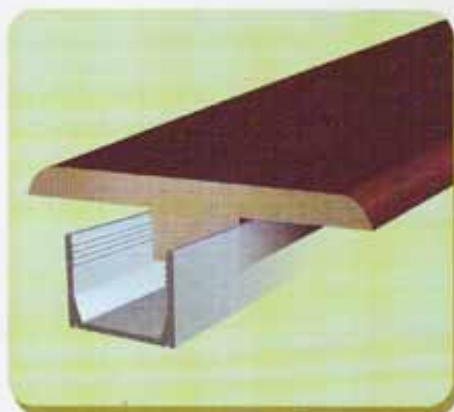

**Reducer Transfer molding**

Reducer: Use in transition from laminate floor to linoleum or other type of hard surface.

**YL楼梯压条**

2400×57×18

**Stair-nose**

Stair-nose: Use at the edge of each step in a staircase.

**YJ压角条 (1/4圆)**

2400×28×15

**Quarter round (1/4 circle)**

Quarter round: Use at base of wall. NOTE: Always fasten quarter round molding to the wall floor.

常 州 泰 格

强化地板辅助料

CHANGZHOU TIGER

YM门压条

2400×46×10

T-molding

T-molding: Use in doorways, between rooms are adjacent floors, and expansion joints.

YS伸缩缝收边条

2400×36×12

End-cap

End molding: Use for transition from laminate panel floor to another type of flooring. Be used for the thickness 8mm-12mm.

TB踢角板

2400×96×12

Skirting

Wall-base: Borders the floor at the base of the wall to give your room a finished look. For better look, use Quarter Round with your Wall-base.

为您的生活

锦

上

添