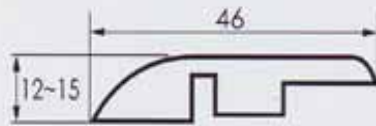

CHANGZHOU

**TIGER FLOORING CO., LTD.**

常州泰格地板有限公司

ACCESSORIES

OF LAMINATED FLOOR BOARD

强化地板辅助料

**YG高低压条**

2400×47×13

**Reducer Transfer molding**

Reducer: Use in transition from laminate floor to linoleum or other type of hard surface.

**YL楼梯压条**

2400×57×18

**Stair-nose**

Stair-nose: Use at the edge of each step in a staircase.

**YJ压角条 (1/4圆)**

2400×28×15

**Quarter round (1/4 circle)**

Quarter round: Use at base of wall. NOTE: Always fasten quarter round molding to the wall floor.

常 州 泰 格

强化地板辅助料

CHANGZHOU TIGER

YM门压条