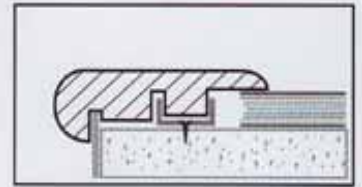

**Reducer Transfer molding**

Reducer: Use in transition from laminate floor to linoleum or other type of hard surface.

**YL楼梯压条**

2400×57×18

**Stair-nose**

Stair-nose: Use at the edge of each step in a staircase.

**YJ压角条 (1/4圆)**

2400×28×15

**Quarter round (1/4 circle)**

Quarter round: Use at base of wall. NOTE: Always fasten quarter round molding to the wall floor.

常 州 泰 格

强化地板辅助料

CHANGZHOU TIGER

YM门压条