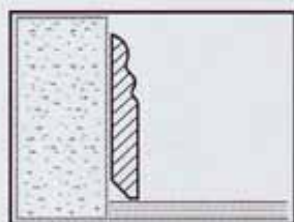

**YJ压角条 (1/4圆)**

2400×28×15

**Quarter round (1/4 circle)**

Quarter round: Use at base of wall. NOTE: Always fasten quarter round molding to the wall floor.

常 州 泰 格

强化地板辅助料

CHANGZHOU TIGER

YM门压条

2400×46×10

T-molding

T-molding: Use in doorways, between rooms are adjacent floors, and expansion joints.

YS伸缩缝收边条

2400×36×12

End-cap

End molding: Use for transition from laminate panel floor to another type of flooring. Be used for the thickness 8mm-12mm.

TB踢角板

2400×96×12

Skirting

Wall-base: Borders the floor at the base of the wall to give your room a finished look. For better look, use Quarter Round with your Wall-base.

为您的生活

锦

上

添