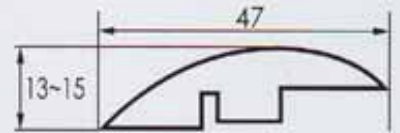

CHANGZHOU

**TIGER FLOORING CO., LTD.**

常州泰格地板有限公司

ACCESSORIES

OF LAMINATED FLOOR BOARD

强化地板辅助料

**YG高低压条**

2400×47×13

**Reducer Transfer molding**

Reducer: Use in transition from laminate floor to linoleum or other type of hard surface.

**YL楼梯压条**

2400×57×18

**Stair-nose**

Stair-nose: Use at the edge of each step in a staircase.

**YJ压角条 (1/4圆)**

2400×28×15

**Quarter round (1/4 circle)**

Quarter round: Use at base of wall. NOTE: Always fasten quarter round molding to the wall floor.

常 州 泰 格

强化地板辅助料

CHANGZHOU TIGER

YM门压条